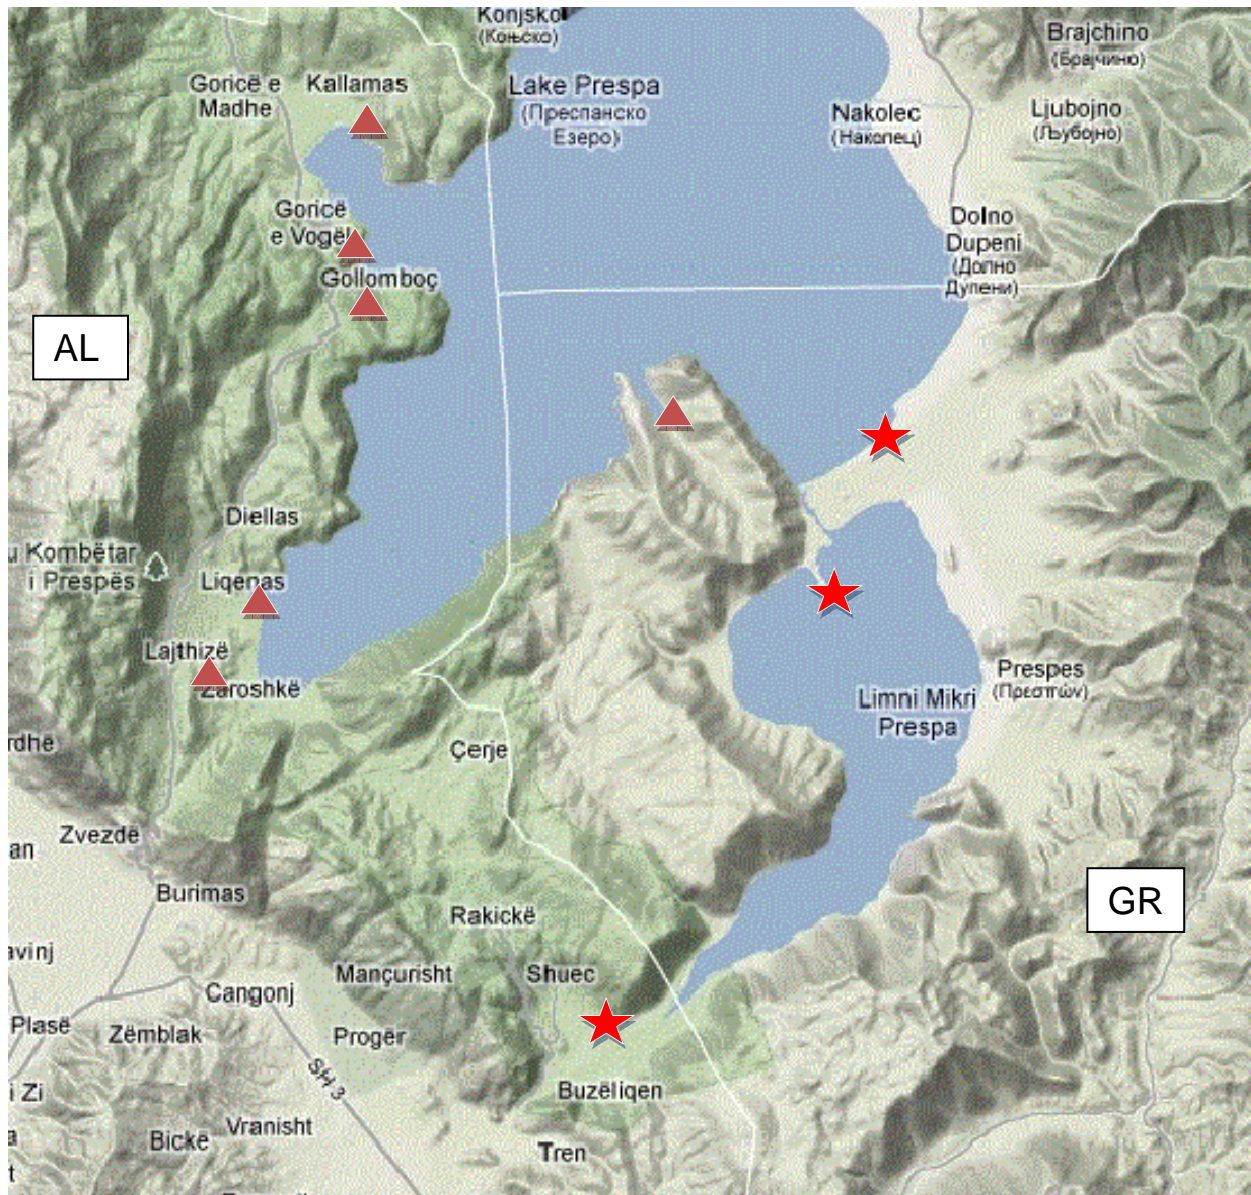

Origin and new places of Prespa cattle breeding

↓
▲ Lechovo (70 km southwards)

Legend:

- ▲ Place of origin
- ★ New breeding nuclei